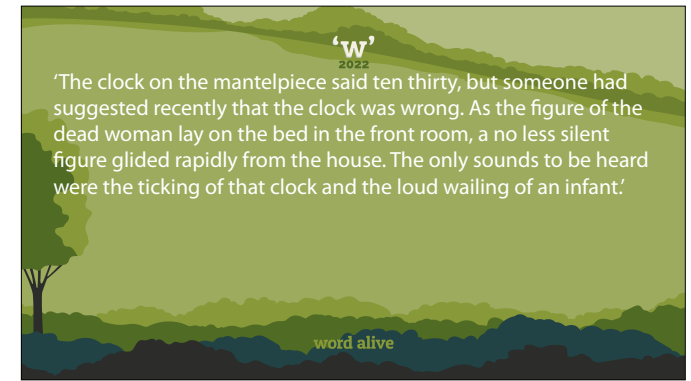

word alive

word alive

word alive

'W'
2022

Song of Songs 2:1

'I am a rose of Sharon,
a lily of the valleys.'

word alive

'W'
2022

The Importance of Genre *Opening Reflections*

'W'
2022

Genre

'W'
2022

'The clock on the mantelpiece said ten thirty, but someone had suggested recently that the clock was wrong. As the figure of the dead woman lay on the bed in the front room, a no less silent figure glided rapidly from the house. The only sounds to be heard were the ticking of that clock and the loud wailing of an infant.'

- ❖ Who is the dead woman?
- ❖ How did she die?
- ❖ Who is the silent figure?
- ❖ Why is the infant crying?

word alive

'W'
2022

'The clock on the mantelpiece said ten thirty, but someone had suggested recently that the clock was wrong. As the figure of the dead woman lay on the bed in the front room, a no less silent figure glided rapidly from the house. The only sounds to be heard were the ticking of that clock and the loud wailing of an infant.'

- ❖ Who is the dead woman?
- ❖ How did she die?
- ❖ Who is the silent figure?
- ❖ Why is the infant crying?
- ❖ What is the significance of the time?

'W'
2022

'The clock on the mantelpiece said ten thirty, but someone had suggested recently that the clock was wrong. As the figure of the dead woman lay on the bed in the front room, a no less silent figure glided rapidly from the house. The only sounds to be heard were the ticking of that clock and the loud wailing of an infant.'