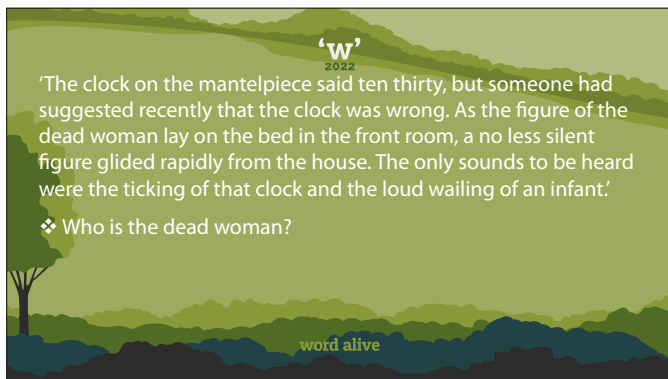

word alive

word alive

word alive

'W'
2022

Song of Songs 2:1

'I am a rose of Sharon,
a lily of the valleys.'

word alive

'W'
2022

The Importance of Genre *Opening Reflections*

'W'
2022

Genre

'W'
2022

'The clock on the mantelpiece said ten thirty, but someone had suggested recently that the clock was wrong. As the figure of the dead woman lay on the bed in the front room, a no less silent figure glided rapidly from the house. The only sounds to be heard were the ticking of that clock and the loud wailing of an infant.'

- ❖ Who is the dead woman?
- ❖ How did she die?
- ❖ Who is the silent figure?
- ❖ Why is the infant crying?

word alive

'W'
2022

'The clock on the mantelpiece said ten thirty, but someone had suggested recently that the clock was wrong. As the figure of the dead woman lay on the bed in the front room, a no less silent figure glided rapidly from the house. The only sounds to be heard were the ticking of that clock and the loud wailing of an infant.'

- ❖ Who is the dead woman?
- ❖ How did she die?
- ❖ Who is the silent figure?
- ❖ Why is the infant crying?
- ❖ What is the significance of the time?

'W'
2022

'The clock on the mantelpiece said ten thirty, but someone had suggested recently that the clock was wrong. As the figure of the dead woman lay on the bed in the front room, a no less silent figure glided rapidly from the house. The only sounds to be heard were the ticking of that clock and the loud wailing of an infant.'