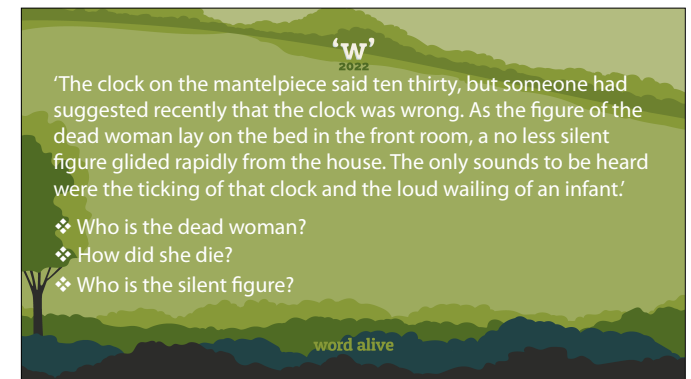

word alive

word alive

word alive

'W'
2022

Song of Songs 2:1

'I am a rose of Sharon,
a lily of the valleys.'

word alive

'W'
2022

The Importance of Genre *Opening Reflections*

'W'
2022

Genre

'W'
2022

'The clock on the mantelpiece said ten thirty, but someone had suggested recently that the clock was wrong. As the figure of the dead woman lay on the bed in the front room, a no less silent figure glided rapidly from the house. The only sounds to be heard were the ticking of that clock and the loud wailing of an infant.'

- ❖ Who is the dead woman?
- ❖ How did she die?
- ❖ Who is the silent figure?
- ❖ Why is the infant crying?

word alive

'W'
2022

'The clock on the mantelpiece said ten thirty, but someone had suggested recently that the clock was wrong. As the figure of the dead woman lay on the bed in the front room, a no less silent figure glided rapidly from the house. The only sounds to be heard were the ticking of that clock and the loud wailing of an infant.'

- ❖ Who is the dead woman?
- ❖ How did she die?
- ❖ Who is the silent figure?
- ❖ Why is the infant crying?
- ❖ What is the significance of the time?

'W'
2022

'The clock on the mantelpiece said ten thirty, but someone had suggested recently that the clock was wrong. As the figure of the dead woman lay on the bed in the front room, a no less silent figure glided rapidly from the house. The only sounds to be heard were the ticking of that clock and the loud wailing of an infant.'