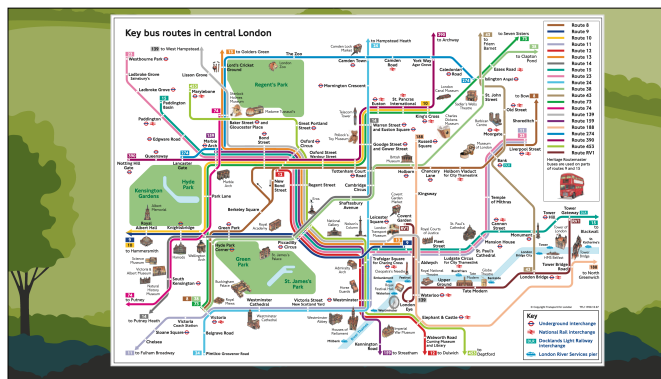

word alive

‘W’
2022

For Reflection

Which biblical genre do you tend to gravitate towards as your ‘default’ mode – letter, narrative, poetry, something else? Why do you think you do so?

word alive

The collage features a stack of various books and magazines on the left, including titles like 'Sweetwater', 'MEMENTO', 'ARCA M...', 'WESTERN', and 'SANDUSKY'. To the right, there are four maps: a topographic map, a color-coded map of the United States, a street map of a city, and another map showing a different geographical feature.